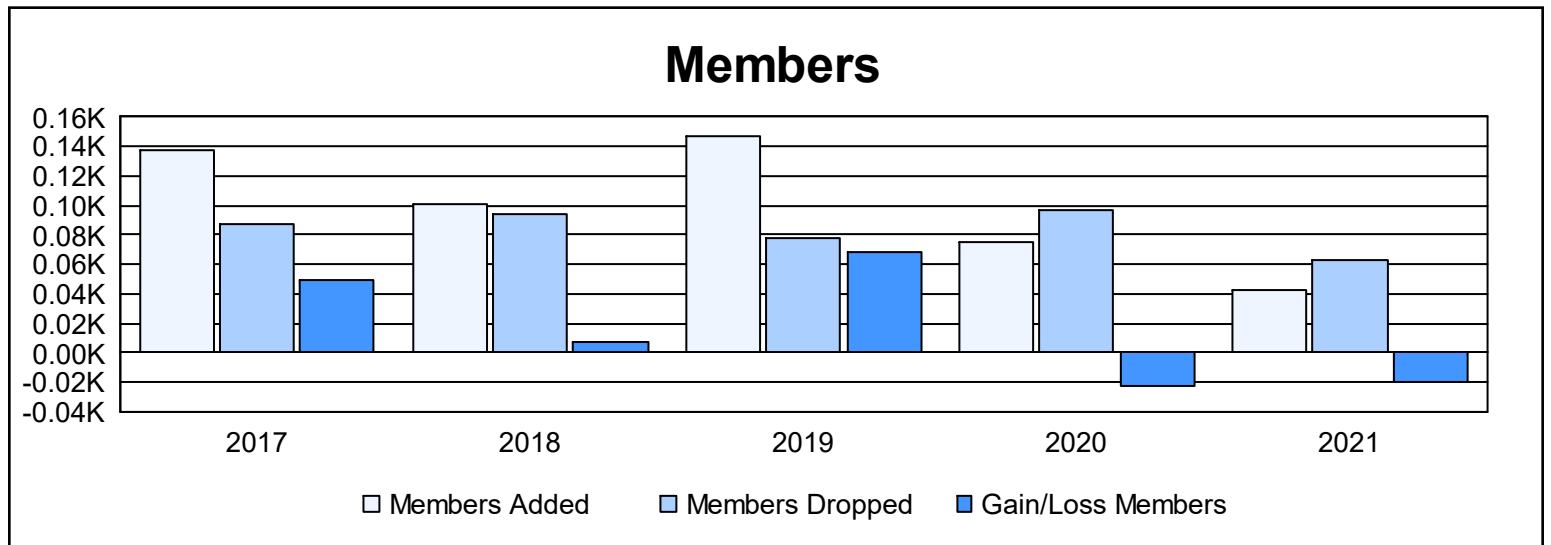

Year	New Clubs	Dropped Clubs	Gain/ Loss Clubs	New Members	Charter Members	Reinstate Members	Transfer Members	Total Member Added	Total Members Dropped	Gain/ Loss Members
2016-2017	1	0	1	109	22	1	5	137	87	50
2017-2018	0	0	0	95	0	1	5	101	94	7
2018-2019	2	0	2	91	43	2	11	147	78	69
2019-2020	0	0	0	67	0	0	8	75	97	-22
2020-2021	0	0	0	42	0	1	0	43	63	-20
<b>Average</b>	<b>1</b>	<b>0</b>	<b>1</b>	<b>81</b>	<b>13</b>	<b>1</b>	<b>6</b>	<b>101</b>	<b>84</b>	<b>17</b>

### Membership Composition June 2021 Cumulative