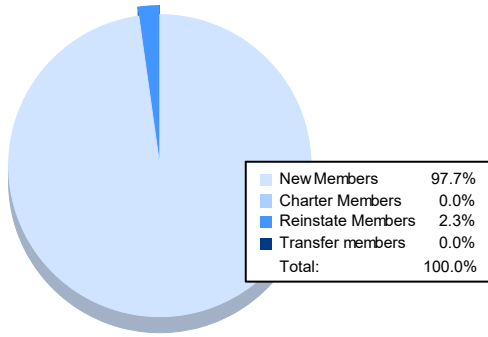

Year	New Clubs	Dropped Clubs	Gain/ Loss Clubs	New Members	Charter Members	Reinstate Members	Transfer Members	Total Member Added	Total Members Dropped	Gain/ Loss Members
2016-2017	1	0	1	109	22	1	5	137	87	50
2017-2018	0	0	0	95	0	1	5	101	94	7
2018-2019	2	0	2	91	43	2	11	147	78	69
2019-2020	0	0	0	67	0	0	8	75	97	-22
2020-2021	0	0	0	42	0	1	0	43	63	-20
<b>Average</b>	<b>1</b>	<b>0</b>	<b>1</b>	<b>81</b>	<b>13</b>	<b>1</b>	<b>6</b>	<b>101</b>	<b>84</b>	<b>17</b>

### Membership Composition June 2021 Cumulative