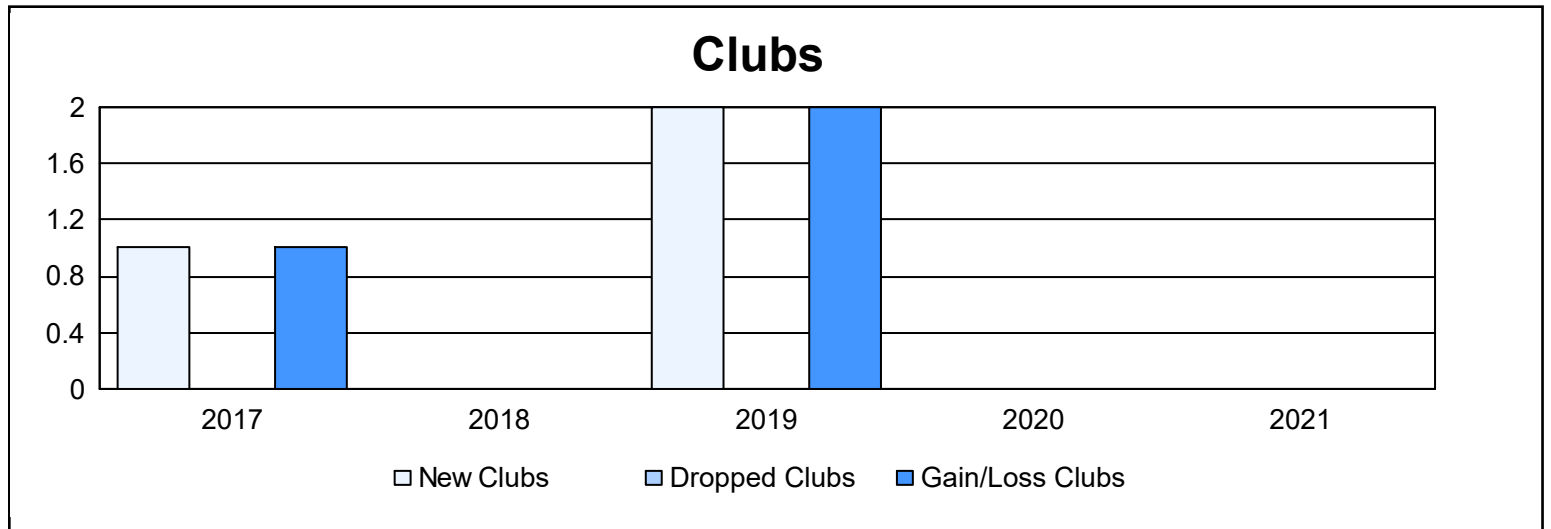

Year	New Clubs	Dropped Clubs	Gain/ Loss Clubs	New Members	Charter Members	Reinstate Members	Transfer Members	Total Member Added	Total Members Dropped	Gain/ Loss Members
2016-2017	1	0	1	109	22	1	5	137	87	50
2017-2018	0	0	0	95	0	1	5	101	94	7
2018-2019	2	0	2	91	43	2	11	147	78	69
2019-2020	0	0	0	67	0	0	8	75	97	-22
2020-2021	0	0	0	42	0	1	0	43	63	-20
<b>Average</b>	<b>1</b>	<b>0</b>	<b>1</b>	<b>81</b>	<b>13</b>	<b>1</b>	<b>6</b>	<b>101</b>	<b>84</b>	<b>17</b>

### Membership Composition June 2021 Cumulative